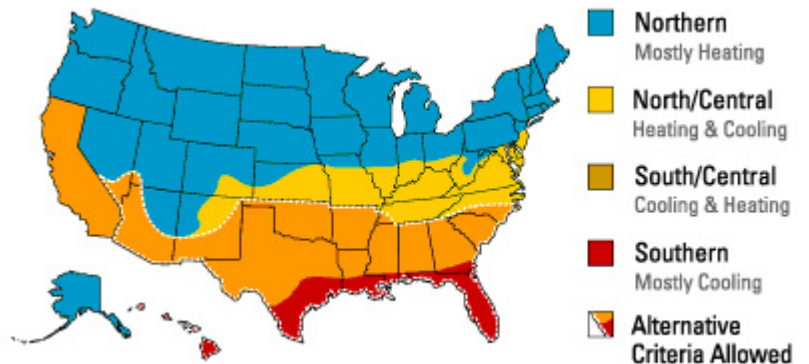

Manufacturer's Certification Statement Pertaining to the Energy Policy Act of 2005

The Energy Policy Act of 2005 allows consumers to receive a federal tax credit for making energy efficient improvements on their home, including installing ENERGY STAR qualified windows.

This Manufacturer's Certification Statement can also be relied on you, the taxpayer, for verification that certain Custom Built window and door products are eligible for tax credits identified in the Energy Policy Act of 2005.

The IRS has published tax related interpretations of the EPA Act of 2005 for "non-business energy property" - which are energy efficiency improvements to the taxpayer's principal residence - in IRS Notice 2006-26. The IRS requires the manufacturer be identified:

Custom Built Window and Door Systems, Inc. | 80 Meadow Street | Warwick, RI 02886

The IRS defines windows and doors that are eligible for the tax credits of the EPAct of 2005 as "Eligible Building Envelope Components."

Following the IRS guidelines, Custom Built has determined the following products designated with a "X" are Eligible Building Envelope Components and qualify for the credit allowed under Internal Revenue Code Section 25C, when installed in the U.S. climate zones illustrated in the map (right) as indicated in the table (below).

Custom Built Series	Glazing Description	Energy Star Qualified for Northern Climate
Double Hung and Slider		
Saturn	Insulated Clear	
	Insulated Low-E	X
	Insulated Low-E w/ Argon Gas	X
Polar Guard	Insulated Clear	
	Insulated Low-E	X
	Insulated Low-E w/ Argon Gas	X
Basement Hopper		
Polar Guard	Insulated Clear	
	Insulated Low-E	X
	Insulated Low-E w/ Argon Gas	X
Picture Window, Casement, Awning, Bay, Bow, Garden, Architectural Shape		
Saturn	Insulated Clear	
	Insulated Low-E	X
	Insulated Low-E w/ Argon Gas	X
Patio Door		
Imperial	Insulated Clear	
	Insulated Low-E w/ Argon Gas	X
Royalwood	Insulated Clear	
	Insulated Low-E w/ Argon Gas	X
Entrance Door		
Steel	All Door Configurations	X
FiberTuff Smooth	All Door Configurations	X
FiberTuff Woodgrain	All Door Configurations	X